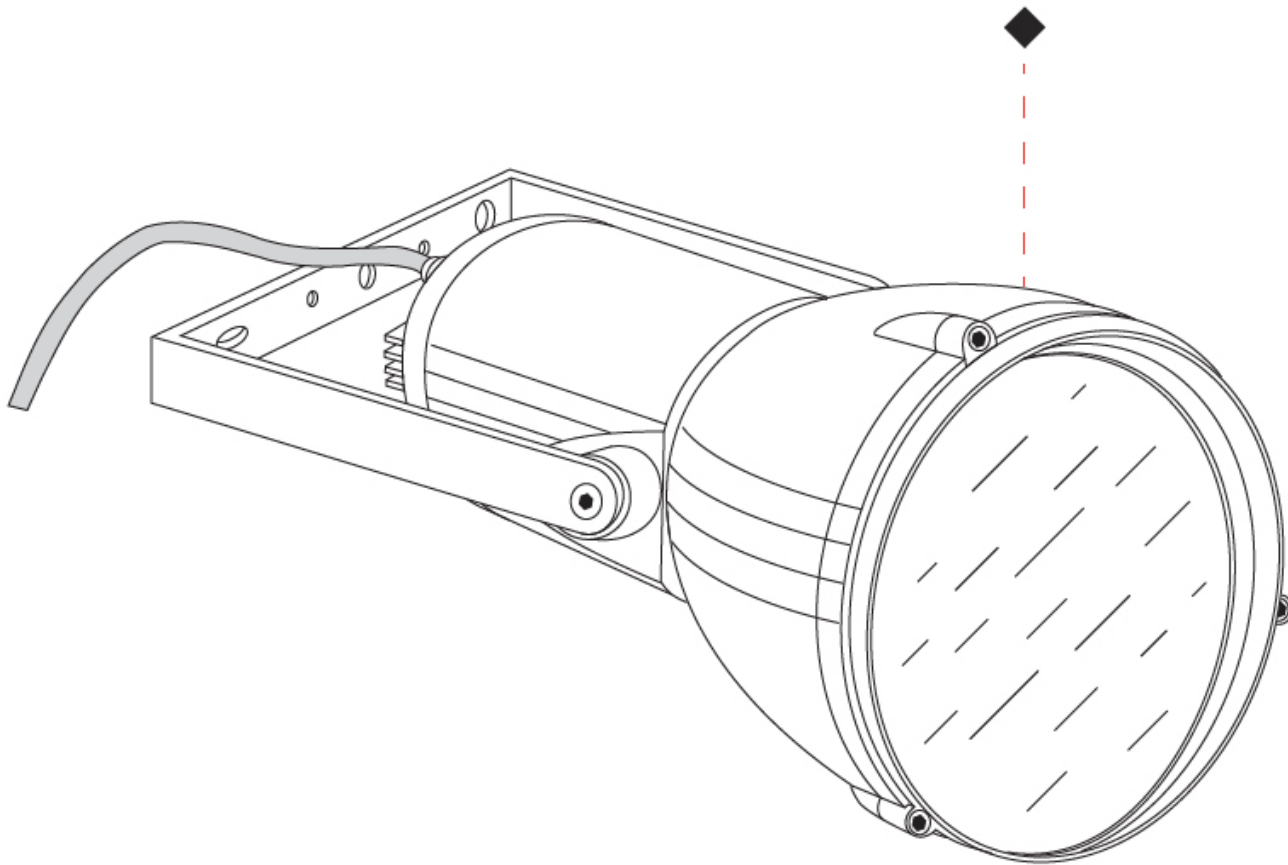

REEF SURFACE

E10F0033-

PROJECT	_____
TYPE	_____
SPECIFIER	_____
QUANTITY	_____
DATE	_____

E