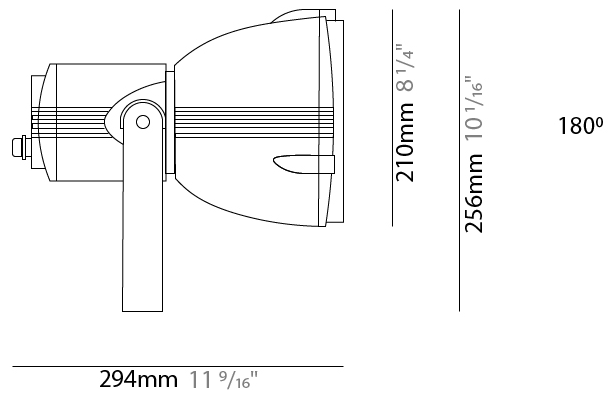

GENERAL

Series: Reef
Brand: Side
Division: Exterior
Mounting Type: Surface
Mounting Location: Above Ground
Subcategory: Flood

PHYSICAL

Shape: Dome
Diameter (mm): 210
Diameter (in): 8 1/4
Length (mm): 294
Length (in): 11 9/16
Height (mm): 256
Height (in): 10 1/16
Light Distribution: Adjustable / Direct
Weight (kg): 4.3
Weight (lbs): 9.48
Diffuser: Clear tempered glass
Fixture Finish: BLK / GR
Fixture Material: Aluminum Die Cast

ELECTRICAL

Lamp Type: LED (Zhaga Standard)
Input Wattage (W): 40.1
Total Output Wattage (W): 36.5
Dimming: Tri-Mode (Non-Dimming and Phase Dimming (120Vac only) and 0-10V Dimming)
Driver Included: Yes
Driver Location: Integrated
Driver Type: Constant Current - Universal
Driver Class: Class 2
Input Voltage (V): 120 - 277
Constant Current (MA): 1050
Upon Request: (Not included - see components [IP65 or higher enclosure to be supplied by others]) Remote: 0-10Vdc dimming

LED

Color Temperature (°K): 3000 / 4000
Max. Delivered Lumen (lm): 5452.9 / 5670.6
Nominal Lumen (lm): 6010 / 6250
CRI: >80 CRI
Lamp Life (hrs): 50000

OPTICAL

Optic°: 15 / 25 / 40

RATINGS AND CERTIFICATIONS

Certified By: Certified for North American Standards
IP rating: IP65
IK Rating: IK06

4kg / 8.82 lbs